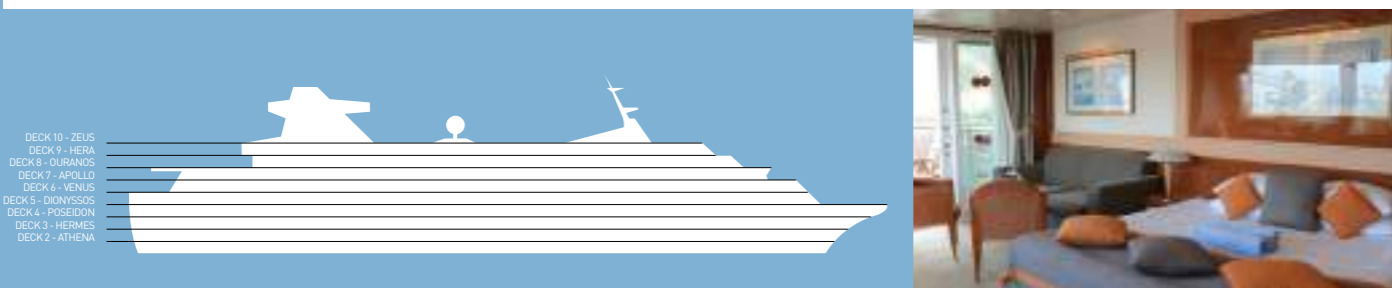

Celestyal Olympia

Λέοντας Σοφού 8 54625 Θεσσαλονίκη
Τηλ. 2310545994, 2310546937, Fax: 2310546937
www.meltravel.gr E-mail: meltravel@meltravel.gr
MH.T.E 09.33.E.60.00.00930.00

Suite

Deck	Places to have a good meal	
9 - HERA	Aura Grill - Leda Casual Dining	
4 - POSEIDON	Aegean Restaurant	
Deck	Places to have fun	
10 - ZEUS	Thalassa Bar	
9 - HERA	Helios Bar - Horizons Lounge & Bar (Deck 12)	
7 - APOLLO	Eclipse Lounge & Bar - Sports Deck	
5 - DIONYSSOS	Muses Lounge & Bar - Argo Lounge & Bar - Casino - Selene Lounge & Bar	
Deck	Places to treat yourself	
9 - HERA	Swimming Pools	
8 - OURANOS	Sauna - Massage Rooms - Gym	
7 - APOLLO	Kid's Club	
5 - DIONYSSOS	Photo Shop - Agora Shop - Beauty Center	
4 - POSEIDON	Reception - Shore Excursions - Library - Duty Free & Value Shop	
1	Medical Center	

Category	Deck	Description	Number of cabins	
Inside Cabins				
IB	2-ATHENA / 3-HERMES	2 lower beds, 3rd/4th berth, bathroom with shower	114	
ID	3-HERMES / 4-POSEIDON	2 lower beds, 3rd/4th berth, bathroom with shower	124	
IF	5-DIONYSSOS / 6-VENUS	2 lower beds, bathroom with shower	68	
Outside Cabins				
XB	2-ATHENA / 3-HERMES	2 lower beds, 3rd/4th berth, bathroom with shower	160	
XD	3-HERMES / 4-POSEIDON	2 lower beds, 3rd/4th berth, bathroom with shower	146	
XF	5-DIONYSSOS / 6-VENUS	2 lower beds, bathroom with shower	82	
Suites				
SJ	Junior Suite	7-APOLLO	2 lower beds, sofa bed, bathroom with bathtub or shower	21
SB	Balcony Suite	9-HERA	Matrimonial bed, sofa bed, bathroom with bathtub, balcony	7
SG	Grand Suite	9-HERA	Matrimonial bed, sofa bed, bathroom with bathtub and shower, balcony	2

SHIP SPECIFICATIONS
Tonnage 37,584
Length 214.88 m
Breadth 28.4 m
Draught 7 m
Cruising Speed 19 knots
Passenger Decks 10
Elevators 7
Stabilizers YES
Electric Current 110v
Classification Society DNV

CABIN ACCOMMODATIONS
Total Outside Cabins 418
Out of which Balcony Suites 9
Total Inside Cabins 306
Total Cabins 724

CREW
Crew Members 540
Nationality of Officers Hellenic & Int.
Nationality of Crew European & Int.

CABIN AMENITIES
All cabins are equipped with shower, WC, air condition, telephone, hair dryer, safety deposit box and TV. All Suites have refrigerated mini bar.

Deck plans and cabin layouts are given purely as a guide. Size and layout may vary within the same category. Some cabins in SJ category might have partially obstructed view.

SYMBOL LEGEND

- none
- double bed
- 2 lower beds + 2 upper beds
- ★ Sofa bed
- ●★ Double bed + sofa + cabin with bathtub
- Suitable for wheelchairs
- Cabins with bathtub
- Cabins with obstructed view