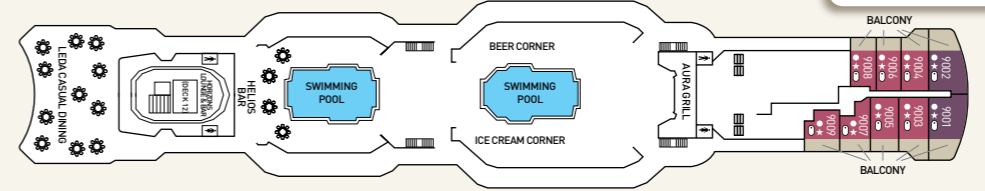

DECK 9 - HERA