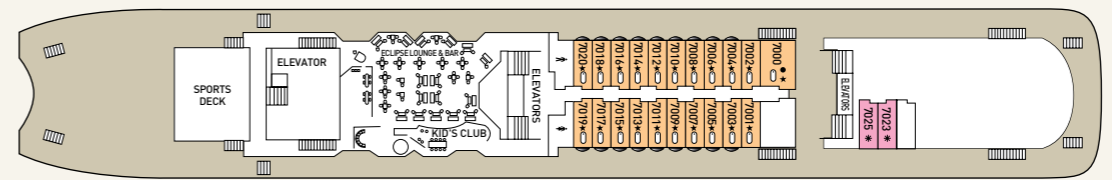

DECK 7 - APOLLO