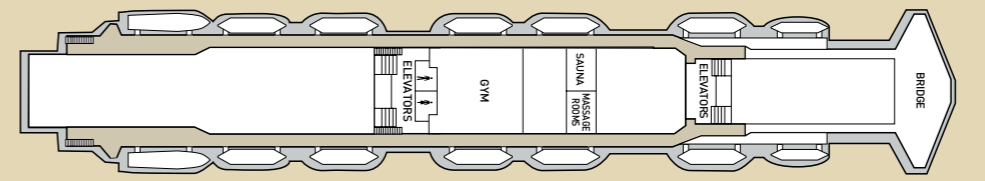

DECK 8 - OURANOS